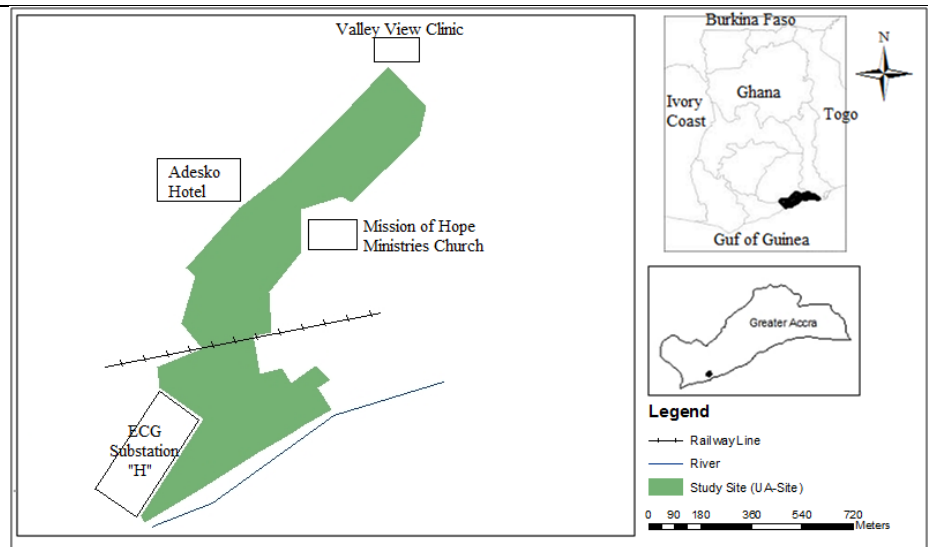

UA-site at Korlebu

UA-site at Dworwulu

UA-site at Plant Pool (Pilot study)

UA-site at Marine Drive

S1 Fig. Map of Urban Agriculture sites in study communities in Accra