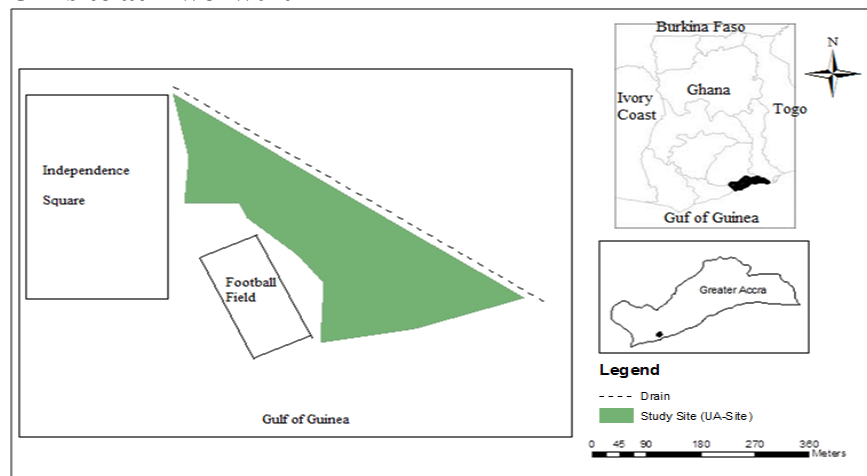

UA-site at Korlebu

UA-site at Dworwulu

UA-site at Plant Pool (Pilot study)

UA-site at Marine Drive

S1 Fig. Map of Urban Agriculture sites in study communities in Accra